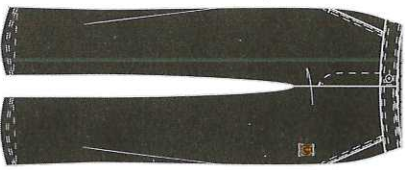

LONG SLEEVE GIRLS BLOUSE

SIZES: 6-16 \$58
SIZES: 18-28 \$60

SHORT SLEEVE GIRLS BLOUSE

SIZES: 6-16 \$44
SIZES: 18-28 \$46

LONG SLEEVE BOYS SHIRT

SIZES: 12-XL \$46
SIZES: 2XL-5XL \$48

SHORT SLEEVE BOYS SHIRT

SIZES: 12-XL \$39
SIZES: 2XL-5XL \$41

GIRLS LONG SKIRT
SIZES: 2-16 \$64
SIZES: 18-28 \$66

GIRLS 3/4 SKIRT
SIZES: 2-16 \$64
SIZES: 18-28 \$66

GIRLS TROUSERS
SIZES: 4-24cm \$72

BOYS TROUSERS
SIZES: 64-104cm \$72
SIZES: 108-132cm \$74

PE TOP
SIZES: 2XS- 4XL \$34.50