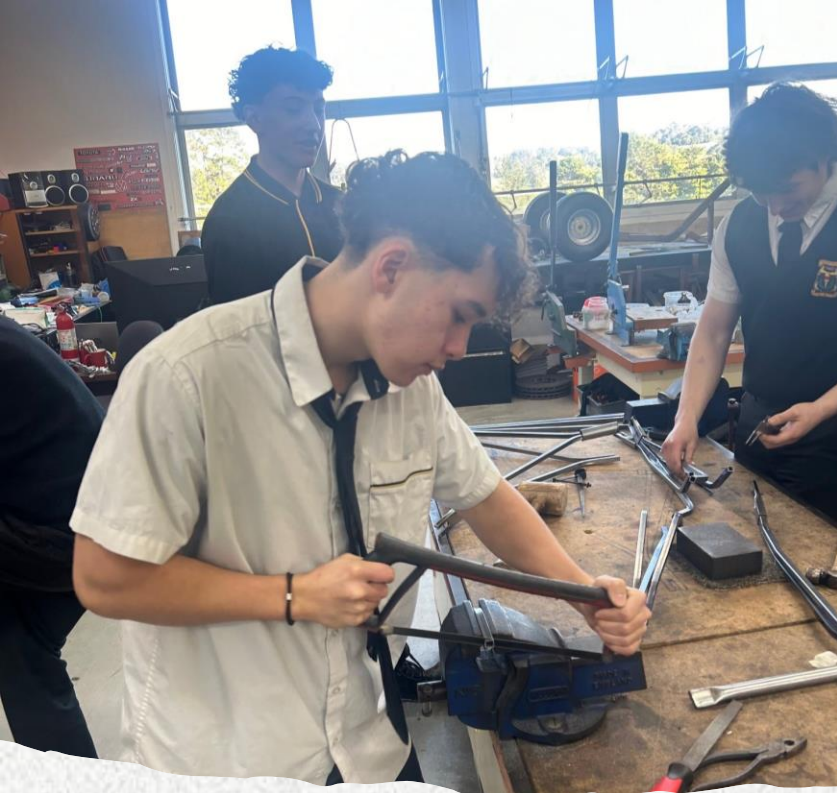

AUTOMOTIVE ACADEMY