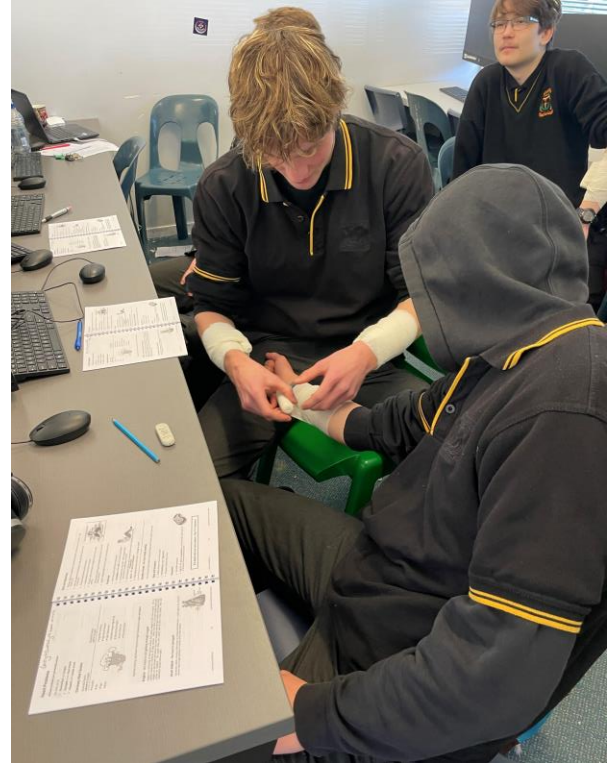

FIRST AID TRAINING